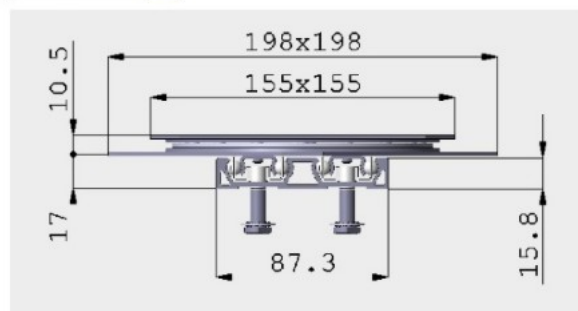

PRODUCT SHEET

Description:

Swivel Slide "Swing" 900mm Kg120 BZP Steel & Alu Material For Pull-Out Tables & Worktops

Item number:

24.08.041-0

Units	Box	Carton	HS Code	Barcode
Pcs.			8302420090	 5704866529457

SISO A/S

Mileparken 11
DK-2740 Skovlunde
Denmark
VAT: DK24786013

Phone +45 45 830 900

www.siso.dk
siso@siso.dk

Danske Bank
Nytorv Branch
Copenhagen
SWIFT: DABADKKK

Account no.
4180 3112 112936
IBAN Account
DK7230003112112936