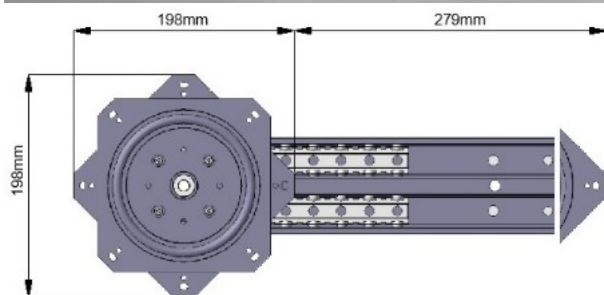

PRODUCT SHEET

Description:

Swivel Slide "Swing" 900mm Kg120 BZP Steel & Alu Material For Pull-Out Tables & Worktops

Item number:

24.08.041-0

Units	Box	Carton	HS Code	Barcode
Pcs.			8302420090	 5704866529457

SISO A/S

Mileparken 11
DK-2740 Skovlunde
Denmark
VAT: DK24786013

Phone +45 45 830 900

www.siso.dk
siso@siso.dk

Danske Bank
Nytorv Branch
Copenhagen
SWIFT: DABADKKK

Account no.
4180 3112 112936
IBAN Account
DK7230003112112936